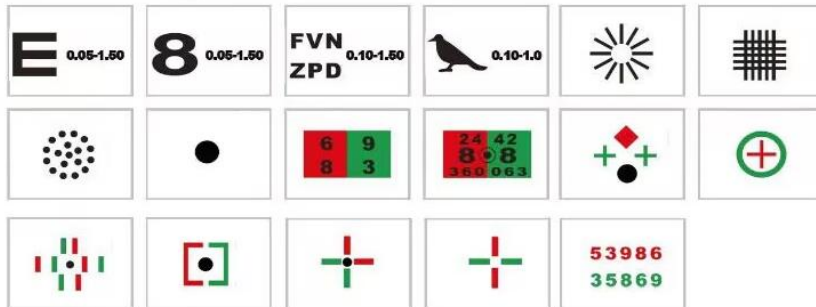

Distance Charts Type: